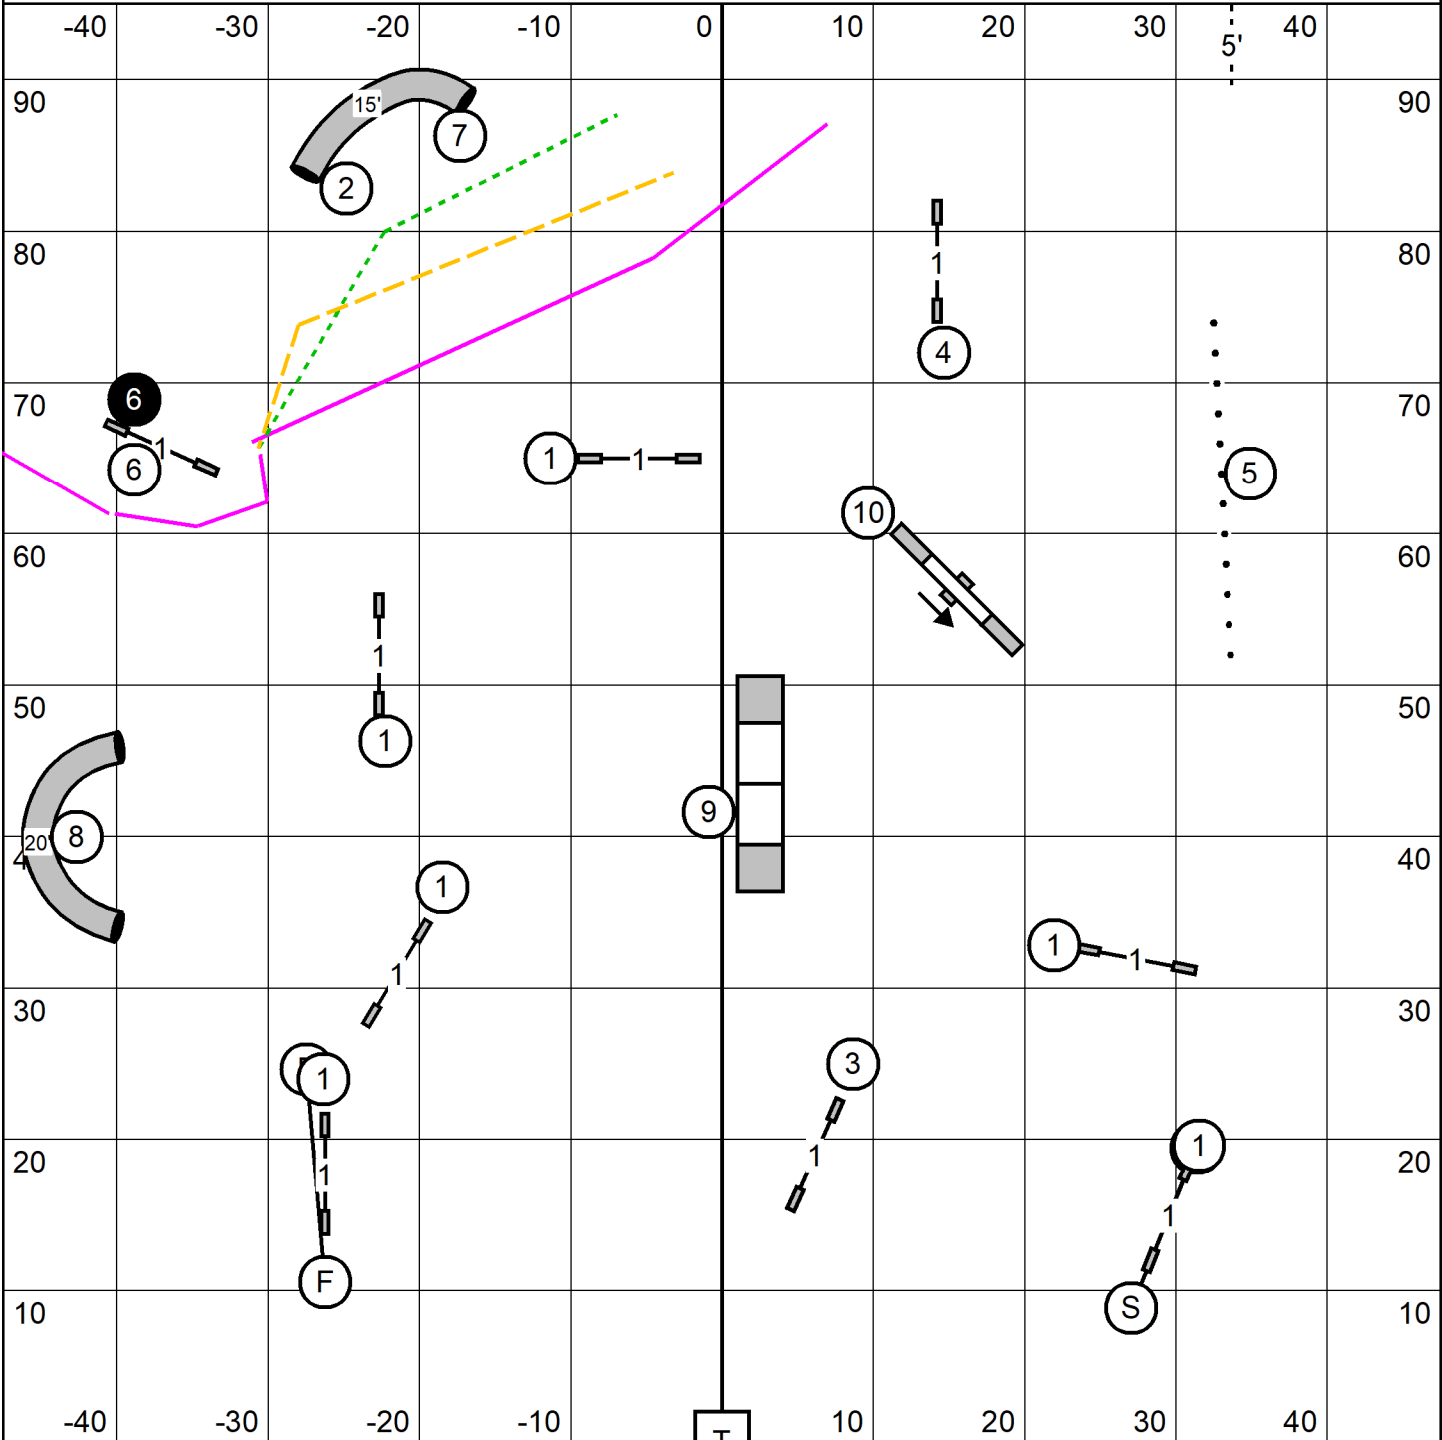

Novice Send (7) (6)
pts needed = 17 -----

EX/Master Send (7) (6) (2)
pts needed = 25 _____

OPEN Send (7) (6)
pts needed = 22 - - - - -

Ex-Master/Open/Novice FAST

enter
or exit

Durango Area Dog Club
Friday May 31, 2024
FAST
Judge: Cindy Blanton

enter
or exit